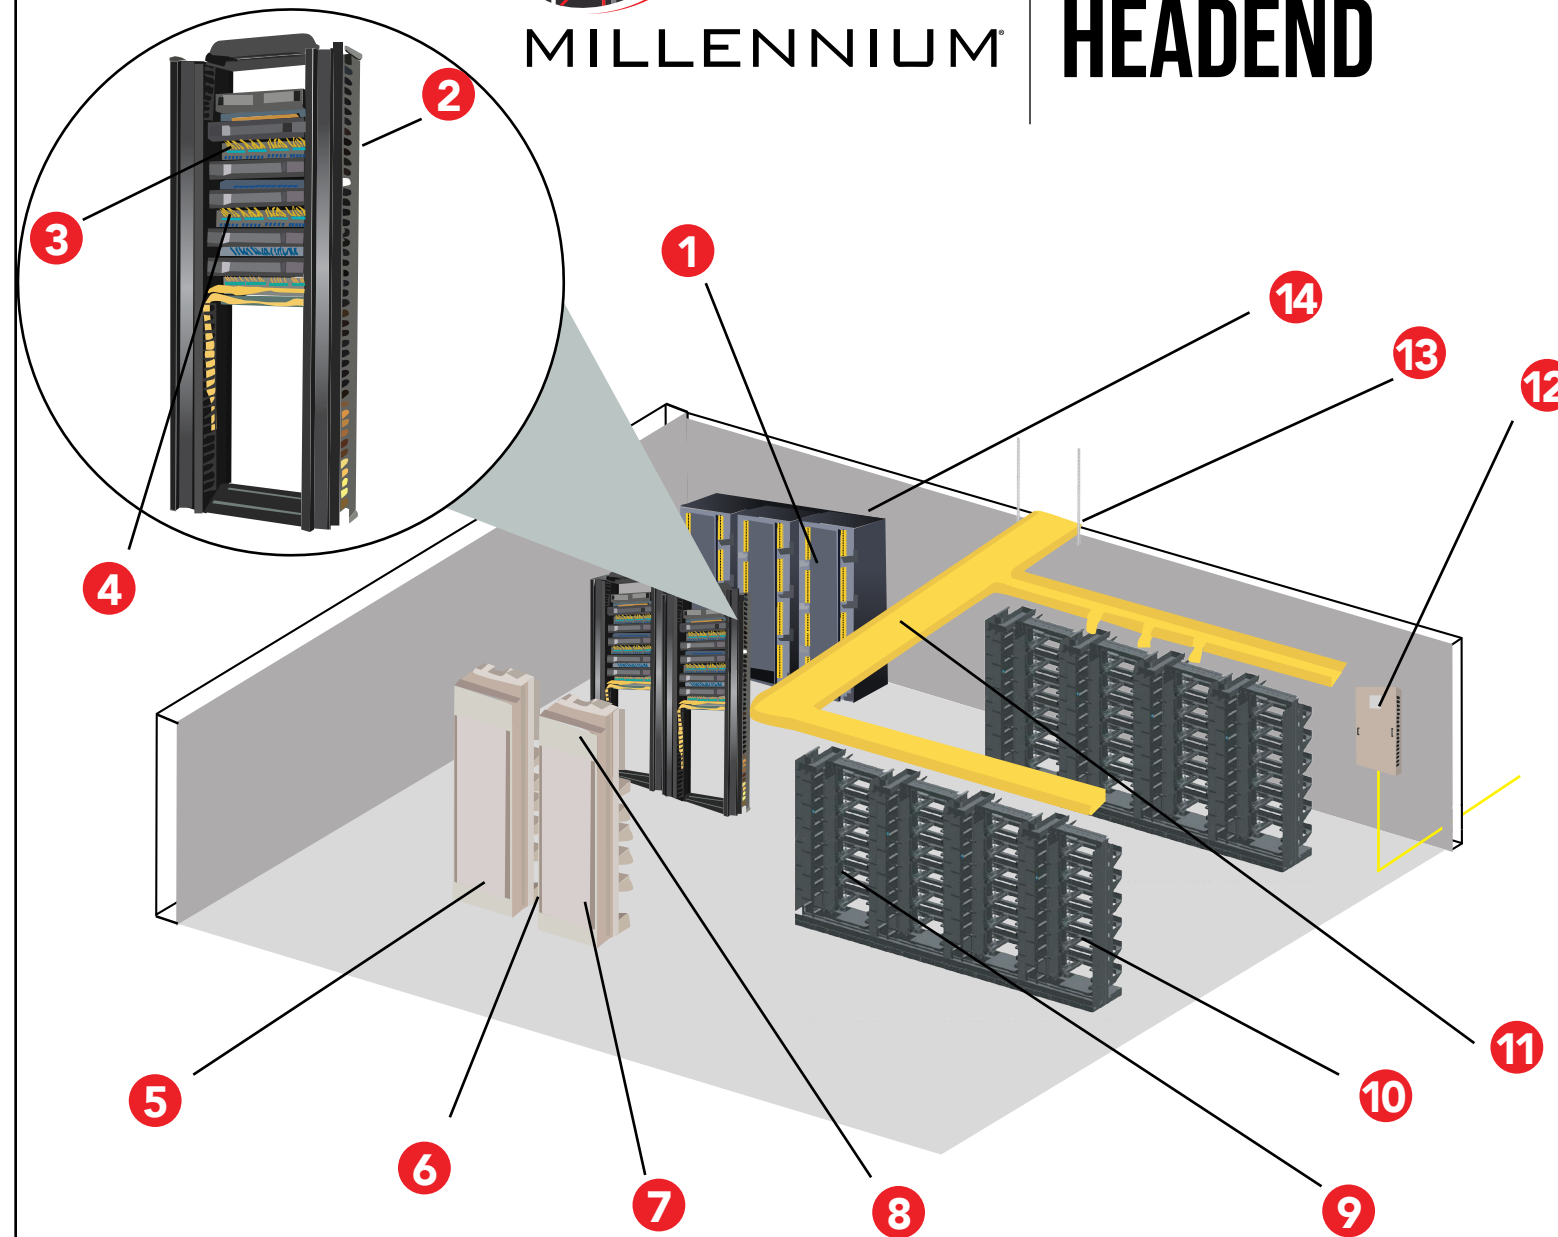

- 1 Power Distribution**
The distribution of DC power within the central office / headend.
- 2 Equipment Racks**
Used to house servers, switches, routers, and cross connect equipment.
- 3 Copper Patch Panels**
For the interconnection of copper devices and users within a LAN (local area network).
- 4 Patch Cords**
These make the connections between the interconnect and the device.
- 5 Cabinets**
A more secure solution for housing sensitive connections and electronics.
- 6 Pre Terminated Fiber**
Factory terminated assemblies to custom lengths and configurations for easy, rapid deployment for central office / data center applications.
- 7 Pre Terminated Copper**
Pre terminated copper trunk cables that are factory terminated and shipped as finished products ready for installation. They come in different performance categories (5E, 6, and 6A) that reduce labor, space, and waste.
- 8 UPS & PDUS**
Temporary power back-up and power conditioning for sensitive electronics.
- 9 Fiber Splitters**
Optical splitter that allows a PON (passive optical network) interface to be shared among many subscribers. This is accomplished by separating an incident light beam into several beams.
- 10 Fiber Patch Panels**
For the interconnection of fiber devices and electronics within the central office / data center.
- 11 Fiber Raceways**
Designed to route fiber cable assemblies and intrafacility fiber cables to and from splice enclosures, distribution frames, and electronic devices while maintaining proper bend radius of fiber cables.
- 12 Fiber Entrance Cabinet**
The FEC provides splicing to the central office / headend and is used to transition OSP (outside plant) fiber to indoor fiber.
- 13 Uni Struts**
This is used to secure items to the ceiling such as hanging ladder rack above equipment
- 14 Ladder Racking**
Also known as cable raceway or runway, is an easy way to route and organize cables that enter into a data center, server room or central office. Ladder typically has a higher load rating than wire basket trays.